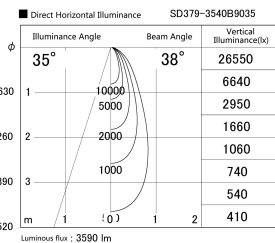

Item no. SD379-3540B9035

Series Name: AMMA Lens type Cylinder Tracklight (SD379)

Installation	Track mount
Type	Lens type tracklight : Cylinder type
Fixture wattage	32W
Beam angle	38deg
Color Temp.	3500K
CRI	Ra>90
Luminous	3589 lm
Body	Die-castaluminumalloy
Body finish	Black
Trim finish	Black
Reflector finish	N/A
IP Rate	IP20
Light source	COB module
Input Voltage	AC220~240V
Dimming Type	Non-Dimmable
Certificate	CE,CCC
Cut Hole	N/A