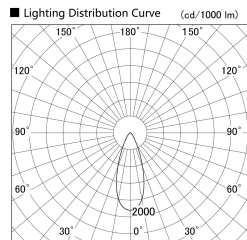

Item no. SD379-3540B9035

Series Name: AMMA Lens type Cylinder Tracklight (SD379)

Installation	Track mount
Type	Lens type tracklight : Cylinder type
Fixture wattage	32W
Beam angle	38deg
Color Temp.	3500K
CRI	Ra>90
Luminous	3589 lm
Body	Die-castaluminumalloy
Body finish	Black
Trim finish	Black
Reflector finish	N/A
IP Rate	IP20
Light source	COB module
Input Voltage	AC220~240V
Dimming Type	Non-Dimmable
Certificate	CE,CCC
Cut Hole	N/A