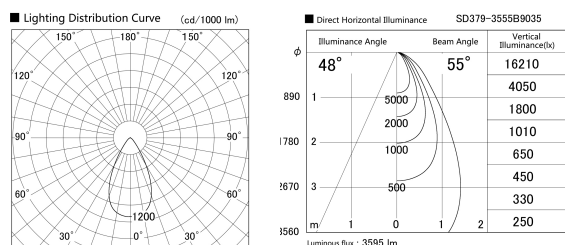

Item no. SD379-3555B9035

Series Name: AMMA Lens type Cylinder Tracklight (SD379)

Installation	Track mount
Type	Lens type tracklight : Cylinder type
Fixture wattage	32W
Beam angle	55deg
Color Temp.	3500K
CRI	Ra>90
Luminous	3595 lm
Body	Die-castaluminumalloy
Body finish	Black
Trim finish	Black
Reflector finish	N/A
IP Rate	IP20
Light source	COB module
Input Voltage	AC220~240V
Dimming Type	Non-Dimmable
Certificate	CE,CCC
Cut Hole	N/A