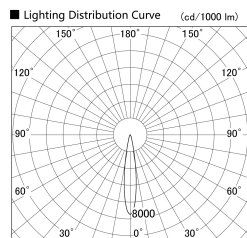

Item no. SD379-0515B9040

Series Name: AMMA Lens type Cylinder Tracklight (SD379)

Installation	Track mount
Type	Lens type tracklight : Cylinder type
Fixture wattage	6W
Beam angle	17deg
Color Temp.	4000K
CRI	Ra>90
Luminous	531 lm
Body	Die-castaluminumalloy
Body finish	Black
Trim finish	Black
Reflector finish	N/A
IP Rate	IP20
Light source	COB module
Input Voltage	AC220~240V
Dimming Type	Non-Dimmable
Certificate	CE,CCC
Cut Hole	N/A