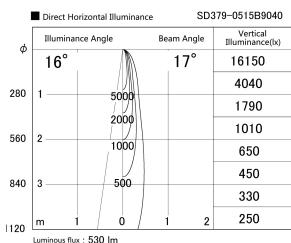

Item no. SD379-0515B9040

Series Name: AMMA Lens type Cylinder Tracklight (SD379)

Installation	Track mount
Type	Lens type tracklight : Cylinder type
Fixture wattage	6W
Beam angle	17deg
Color Temp.	4000K
CRI	Ra>90
Luminous	531 lm
Body	Die-castaluminumalloy
Body finish	Black
Trim finish	Black
Reflector finish	N/A
IP Rate	IP20
Light source	COB module
Input Voltage	AC220~240V
Dimming Type	Non-Dimmable
Certificate	CE,CCC
Cut Hole	N/A