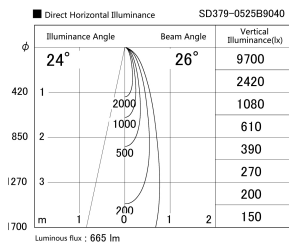

Item no. SD379-0525B9040

Series Name: AMMA Lens type Cylinder Tracklight (SD379)

Installation	Track mount
Type	Lens type tracklight : Cylinder type
Fixture wattage	6W
Beam angle	26deg
Color Temp.	4000K
CRI	Ra>90
Luminous	662 lm
Body	Die-castaluminumalloy
Body finish	Black
Trim finish	Black
Reflector finish	N/A
IP Rate	IP20
Light source	COB module
Input Voltage	AC220~240V
Dimming Type	Non-Dimmable
Certificate	CE,CCC
Cut Hole	N/A