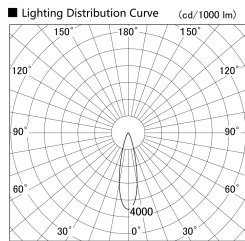

Item no. SD379-0525B9040

Series Name: AMMA Lens type Cylinder Tracklight (SD379)

Installation	Track mount
Type	Lens type tracklight : Cylinder type
Fixture wattage	6W
Beam angle	26deg
Color Temp.	4000K
CRI	Ra>90
Luminous	662 lm
Body	Die-castaluminumalloy
Body finish	Black
Trim finish	Black
Reflector finish	N/A
IP Rate	IP20
Light source	COB module
Input Voltage	AC220~240V
Dimming Type	Non-Dimmable
Certificate	CE,CCC
Cut Hole	N/A