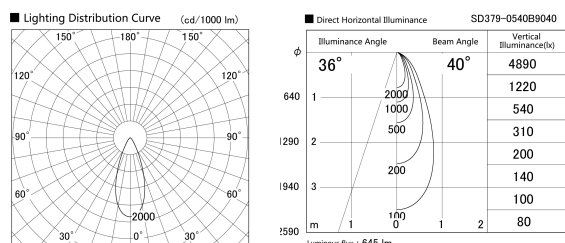

Item no. SD379-0540B9040

Series Name: AMMA Lens type Cylinder Tracklight (SD379)

Installation	Track mount
Type	Lens type tracklight : Cylinder type
Fixture wattage	6W
Beam angle	40deg
Color Temp.	4000K
CRI	Ra>90
Luminous	647 lm
Body	Die-castaluminumalloy
Body finish	Black
Trim finish	Black
Reflector finish	N/A
IP Rate	IP20
Light source	COB module
Input Voltage	AC220~240V
Dimming Type	Non-Dimmable
Certificate	CE,CCC
Cut Hole	N/A