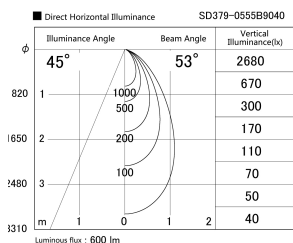

Item no. SD379-0555B9040

Series Name: AMMA Lens type Cylinder Tracklight (SD379)

Installation	Track mount
Type	Lens type tracklight : Cylinder type
Fixture wattage	6W
Beam angle	53deg
Color Temp.	4000K
CRI	Ra>90
Luminous	599 lm
Body	Die-castaluminumalloy
Body finish	Black
Trim finish	Black
Reflector finish	N/A
IP Rate	IP20
Light source	COB module
Input Voltage	AC220~240V
Dimming Type	Non-Dimmable
Certificate	CE,CCC
Cut Hole	N/A