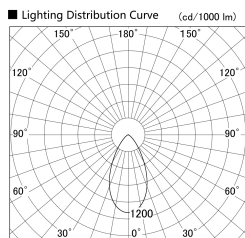

Item no. SD379-0555B9040

Series Name: AMMA Lens type Cylinder Tracklight (SD379)

Installation	Track mount
Type	Lens type tracklight : Cylinder type
Fixture wattage	6W
Beam angle	53deg
Color Temp.	4000K
CRI	Ra>90
Luminous	599 lm
Body	Die-castaluminumalloy
Body finish	Black
Trim finish	Black
Reflector finish	N/A
IP Rate	IP20
Light source	COB module
Input Voltage	AC220~240V
Dimming Type	Non-Dimmable
Certificate	CE,CCC
Cut Hole	N/A