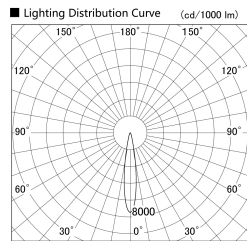

Item no. SD379-0715B9040

Series Name: AMMA Lens type Cylinder Tracklight (SD379)

Installation	Track mount
Type	Lens type tracklight : Cylinder type
Fixture wattage	7.5W
Beam angle	17deg
Color Temp.	4000K
CRI	Ra>90
Luminous	623 lm
Body	Die-castaluminumalloy
Body finish	Black
Trim finish	Black
Reflector finish	N/A
IP Rate	IP20
Light source	COB module
Input Voltage	AC220~240V
Dimming Type	Non-Dimmable
Certificate	CE,CCC
Cut Hole	N/A