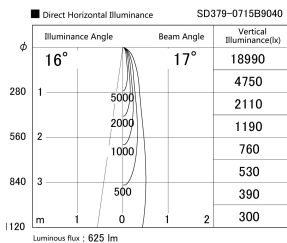

Item no. SD379-0715B9040

Series Name: AMMA Lens type Cylinder Tracklight (SD379)

Installation	Track mount
Type	Lens type tracklight : Cylinder type
Fixture wattage	7.5W
Beam angle	17deg
Color Temp.	4000K
CRI	Ra>90
Luminous	623 lm
Body	Die-castaluminumalloy
Body finish	Black
Trim finish	Black
Reflector finish	N/A
IP Rate	IP20
Light source	COB module
Input Voltage	AC220~240V
Dimming Type	Non-Dimmable
Certificate	CE,CCC
Cut Hole	N/A