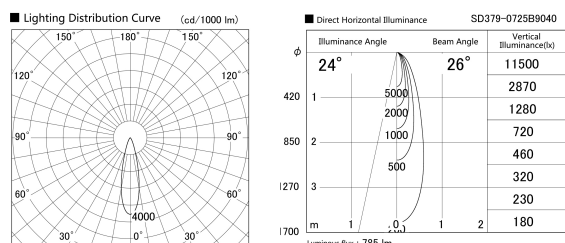

Item no. SD379-0725B9040

Series Name: AMMA Lens type Cylinder Tracklight (SD379)

Installation	Track mount
Type	Lens type tracklight : Cylinder type
Fixture wattage	7.5W
Beam angle	26deg
Color Temp.	4000K
CRI	Ra>90
Luminous	786 lm
Body	Die-castaluminumalloy
Body finish	Black
Trim finish	Black
Reflector finish	N/A
IP Rate	IP20
Light source	COB module
Input Voltage	AC220~240V
Dimming Type	Non-Dimmable
Certificate	CE,CCC
Cut Hole	N/A