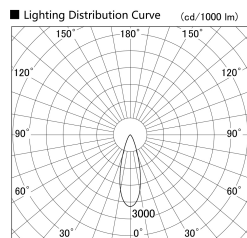

Item no. SD379-0730B9040

Series Name: AMMA Lens type Cylinder Tracklight (SD379)

Installation	Track mount
Type	Lens type tracklight : Cylinder type
Fixture wattage	7.5W
Beam angle	31deg
Color Temp.	4000K
CRI	Ra>90
Luminous	744 lm
Body	Die-castaluminumalloy
Body finish	Black
Trim finish	Black
Reflector finish	N/A
IP Rate	IP20
Light source	COB module
Input Voltage	AC220~240V
Dimming Type	Non-Dimmable
Certificate	CE,CCC
Cut Hole	N/A