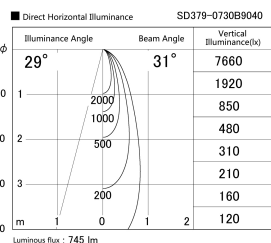

Item no. SD379-0730B9040

Series Name: AMMA Lens type Cylinder Tracklight (SD379)

Installation	Track mount
Type	Lens type tracklight : Cylinder type
Fixture wattage	7.5W
Beam angle	31deg
Color Temp.	4000K
CRI	Ra>90
Luminous	744 lm
Body	Die-castaluminumalloy
Body finish	Black
Trim finish	Black
Reflector finish	N/A
IP Rate	IP20
Light source	COB module
Input Voltage	AC220~240V
Dimming Type	Non-Dimmable
Certificate	CE,CCC
Cut Hole	N/A