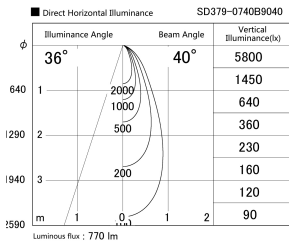

Item no. SD379-0740B9040

Series Name: AMMA Lens type Cylinder Tracklight (SD379)

Installation	Track mount
Type	Lens type tracklight : Cylinder type
Fixture wattage	7.5W
Beam angle	40deg
Color Temp.	4000K
CRI	Ra>90
Luminous	768 lm
Body	Die-castaluminumalloy
Body finish	Black
Trim finish	Black
Reflector finish	N/A
IP Rate	IP20
Light source	COB module
Input Voltage	AC220~240V
Dimming Type	Non-Dimmable
Certificate	CE,CCC
Cut Hole	N/A