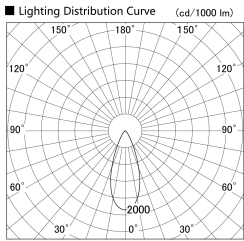

Item no. SD379-0740B9040

Series Name: AMMA Lens type Cylinder Tracklight (SD379)

Installation	Track mount
Type	Lens type tracklight : Cylinder type
Fixture wattage	7.5W
Beam angle	40deg
Color Temp.	4000K
CRI	Ra>90
Luminous	768 lm
Body	Die-castaluminumalloy
Body finish	Black
Trim finish	Black
Reflector finish	N/A
IP Rate	IP20
Light source	COB module
Input Voltage	AC220~240V
Dimming Type	Non-Dimmable
Certificate	CE,CCC
Cut Hole	N/A