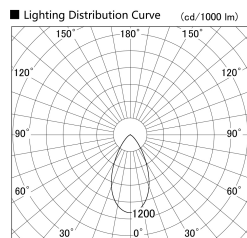

Item no. SD379-0755B9040

Series Name: AMMA Lens type Cylinder Tracklight (SD379)

Installation	Track mount
Type	Lens type tracklight : Cylinder type
Fixture wattage	7.5W
Beam angle	53deg
Color Temp.	4000K
CRI	Ra>90
Luminous	711 lm
Body	Die-castaluminumalloy
Body finish	Black
Trim finish	Black
Reflector finish	N/A
IP Rate	IP20
Light source	COB module
Input Voltage	AC220~240V
Dimming Type	Non-Dimmable
Certificate	CE,CCC
Cut Hole	N/A