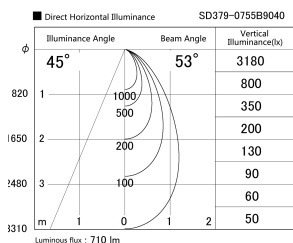

Item no. SD379-0755B9040

Series Name: AMMA Lens type Cylinder Tracklight (SD379)

Installation	Track mount
Type	Lens type tracklight : Cylinder type
Fixture wattage	7.5W
Beam angle	53deg
Color Temp.	4000K
CRI	Ra>90
Luminous	711 lm
Body	Die-castaluminumalloy
Body finish	Black
Trim finish	Black
Reflector finish	N/A
IP Rate	IP20
Light source	COB module
Input Voltage	AC220~240V
Dimming Type	Non-Dimmable
Certificate	CE,CCC
Cut Hole	N/A