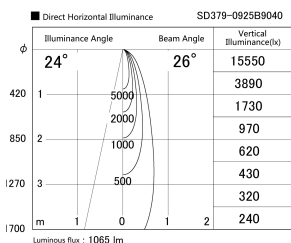

Item no. SD379-0925B9040

Series Name: AMMA Lens type Cylinder Tracklight (SD379)

Installation	Track mount
Type	Lens type tracklight : Cylinder type
Fixture wattage	10.5W
Beam angle	26deg
Color Temp.	4000K
CRI	Ra>90
Luminous	1063 lm
Body	Die-castaluminumalloy
Body finish	Black
Trim finish	Black
Reflector finish	N/A
IP Rate	IP20
Light source	COB module
Input Voltage	AC220~240V
Dimming Type	Non-Dimmable
Certificate	CE,CCC
Cut Hole	N/A