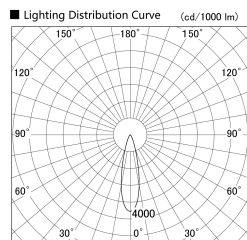

Item no. SD379-0925B9040

Series Name: AMMA Lens type Cylinder Tracklight (SD379)

Installation	Track mount
Type	Lens type tracklight : Cylinder type
Fixture wattage	10.5W
Beam angle	26deg
Color Temp.	4000K
CRI	Ra>90
Luminous	1063 lm
Body	Die-castaluminumalloy
Body finish	Black
Trim finish	Black
Reflector finish	N/A
IP Rate	IP20
Light source	COB module
Input Voltage	AC220~240V
Dimming Type	Non-Dimmable
Certificate	CE,CCC
Cut Hole	N/A