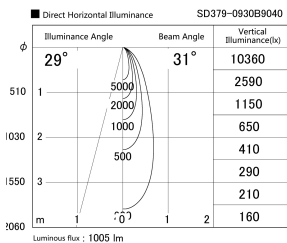

Item no. SD379-0930B9040

Series Name: AMMA Lens type Cylinder Tracklight (SD379)

| | |
|------------------|---|
| Installation | Track mount |
| Type | Lens type tracklight : Cylinder type |
| Fixture wattage | 10.5W |
| Beam angle | 31deg |
| Color Temp. | 4000K |
| CRI | Ra>90 |
| Luminous | 1006 lm |
| Body | Die-castaluminumalloy |
| Body finish | Black |
| Trim finish | Black |
| Reflector finish | N/A |
| IP Rate | IP20 |
| Light source | COB module |
| Input Voltage | AC220~240V |
| Dimming Type | Non-Dimmable |
| Certificate | CE,CCC |
| Cut Hole | N/A |