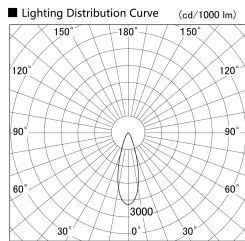

Item no. SD379-0930B9040

Series Name: AMMA Lens type Cylinder Tracklight (SD379)

| | |
|------------------|---|
| Installation | Track mount |
| Type | Lens type tracklight : Cylinder type |
| Fixture wattage | 10.5W |
| Beam angle | 31deg |
| Color Temp. | 4000K |
| CRI | Ra>90 |
| Luminous | 1006 lm |
| Body | Die-castaluminumalloy |
| Body finish | Black |
| Trim finish | Black |
| Reflector finish | N/A |
| IP Rate | IP20 |
| Light source | COB module |
| Input Voltage | AC220~240V |
| Dimming Type | Non-Dimmable |
| Certificate | CE,CCC |
| Cut Hole | N/A |