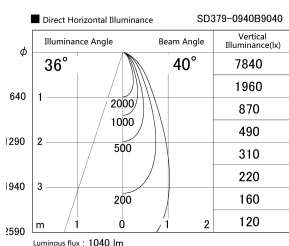

Item no. SD379-0940B9040

Series Name: AMMA Lens type Cylinder Tracklight (SD379)

Installation	Track mount
Type	Lens type tracklight : Cylinder type
Fixture wattage	10.5W
Beam angle	40deg
Color Temp.	4000K
CRI	Ra>90
Luminous	1038 lm
Body	Die-castaluminumalloy
Body finish	Black
Trim finish	Black
Reflector finish	N/A
IP Rate	IP20
Light source	COB module
Input Voltage	AC220~240V
Dimming Type	Non-Dimmable
Certificate	CE,CCC
Cut Hole	N/A