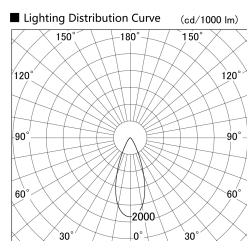

Item no. SD379-0940B9040

Series Name: AMMA Lens type Cylinder Tracklight (SD379)

Installation	Track mount
Type	Lens type tracklight : Cylinder type
Fixture wattage	10.5W
Beam angle	40deg
Color Temp.	4000K
CRI	Ra>90
Luminous	1038 lm
Body	Die-castaluminumalloy
Body finish	Black
Trim finish	Black
Reflector finish	N/A
IP Rate	IP20
Light source	COB module
Input Voltage	AC220~240V
Dimming Type	Non-Dimmable
Certificate	CE,CCC
Cut Hole	N/A