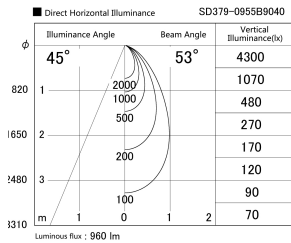

Item no. SD379-0955B9040

Series Name: AMMA Lens type Cylinder Tracklight (SD379)

Installation	Track mount
Type	Lens type tracklight : Cylinder type
Fixture wattage	10.5W
Beam angle	53deg
Color Temp.	4000K
CRI	Ra>90
Luminous	962 lm
Body	Die-castaluminumalloy
Body finish	Black
Trim finish	Black
Reflector finish	N/A
IP Rate	IP20
Light source	COB module
Input Voltage	AC220~240V
Dimming Type	Non-Dimmable
Certificate	CE,CCC
Cut Hole	N/A