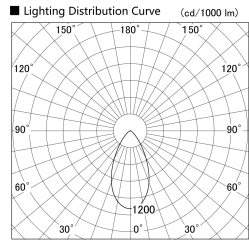

Item no. SD379-0955B9040

Series Name: AMMA Lens type Cylinder Tracklight (SD379)

Installation	Track mount
Type	Lens type tracklight : Cylinder type
Fixture wattage	10.5W
Beam angle	53deg
Color Temp.	4000K
CRI	Ra>90
Luminous	962 lm
Body	Die-castaluminumalloy
Body finish	Black
Trim finish	Black
Reflector finish	N/A
IP Rate	IP20
Light source	COB module
Input Voltage	AC220~240V
Dimming Type	Non-Dimmable
Certificate	CE,CCC
Cut Hole	N/A