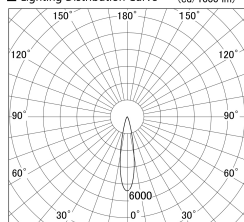

■ Lighting Distribution Curve (cd/1000 lm)