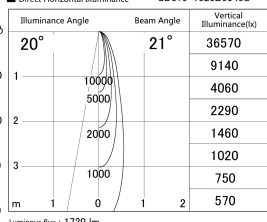

Item no. SD379-1520B9040S

Series Name: AMMA Lens type Cylinder Tracklight (SD379)

■ Lighting Distribution Curve (cd/1000 lm)

Installation	Track mount
Type	Lens type tracklight : Cylinder type
Fixture wattage	14W
Beam angle	21deg
Color Temp.	4000K
CRI	Ra>90
Luminous	1721 lm
Body	Die-castaluminumalloy
Body finish	Black
Trim finish	Black
Reflector finish	N/A
IP Rate	IP20
Light source	COB module
Input Voltage	AC220~240V
Dimming Type	Non-Dimmable
Certificate	CE,CCC
Cut Hole	N/A