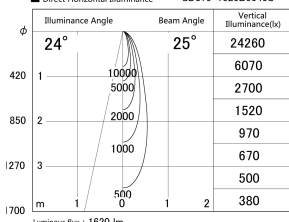

Item no. SD379-1525B9040S

Series Name: AMMA Lens type Cylinder Tracklight (SD379)

■ Lighting Distribution Curve (cd/1000 lm)

Installation	Track mount
Type	Lens type tracklight : Cylinder type
Fixture wattage	14W
Beam angle	25deg
Color Temp.	4000K
CRI	Ra>90
Luminous	1620 lm
Body	Die-castaluminumalloy
Body finish	Black
Trim finish	Black
Reflector finish	N/A
IP Rate	IP20
Light source	COB module
Input Voltage	AC220~240V
Dimming Type	Non-Dimmable
Certificate	CE,CCC
Cut Hole	N/A