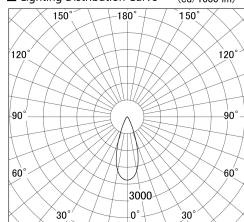

■ Lighting Distribution Curve (cd/1000 lm)