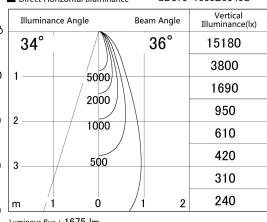

Item no. SD379-1535B9040S

Series Name: AMMA Lens type Cylinder Tracklight (SD379)

■ Lighting Distribution Curve (cd/1000 lm)

Installation	Track mount
Type	Lens type tracklight : Cylinder type
Fixture wattage	14W
Beam angle	36deg
Color Temp.	4000K
CRI	Ra>90
Luminous	1675 lm
Body	Die-castaluminumalloy
Body finish	Black
Trim finish	Black
Reflector finish	N/A
IP Rate	IP20
Light source	COB module
Input Voltage	AC220~240V
Dimming Type	Non-Dimmable
Certificate	CE,CCC
Cut Hole	N/A