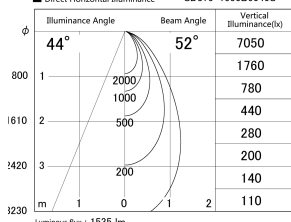

Item no. SD379-1550B9040S

Series Name: AMMA Lens type Cylinder Tracklight (SD379)

■ Lighting Distribution Curve (cd/1000 lm)

Installation	Track mount
Type	Lens type tracklight : Cylinder type
Fixture wattage	14W
Beam angle	52deg
Color Temp.	4000K
CRI	Ra>90
Luminous	1533 lm
Body	Die-castaluminumalloy
Body finish	Black
Trim finish	Black
Reflector finish	N/A
IP Rate	IP20
Light source	COB module
Input Voltage	AC220~240V
Dimming Type	Non-Dimmable
Certificate	CE,CCC
Cut Hole	N/A