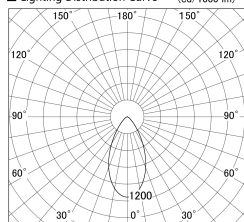

■ Lighting Distribution Curve (cd/1000 lm)