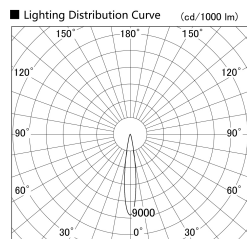

Item no. SD379-1015B9040

Series Name: AMMA Lens type Cylinder Tracklight (SD379)

Installation	Track mount
Type	Lens type tracklight : Cylinder type
Fixture wattage	10.5W
Beam angle	16deg
Color Temp.	4000K
CRI	Ra>90
Luminous	1020 lm
Body	Die-castaluminumalloy
Body finish	Black
Trim finish	Black
Reflector finish	N/A
IP Rate	IP20
Light source	COB module
Input Voltage	AC220~240V
Dimming Type	Non-Dimmable
Certificate	CE,CCC
Cut Hole	N/A