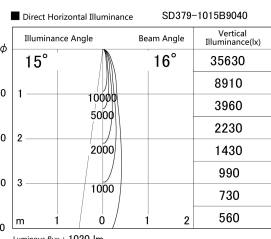

Item no. SD379-1015B9040

Series Name: AMMA Lens type Cylinder Tracklight (SD379)

Installation	Track mount
Type	Lens type tracklight : Cylinder type
Fixture wattage	10.5W
Beam angle	16deg
Color Temp.	4000K
CRI	Ra>90
Luminous	1020 lm
Body	Die-castaluminumalloy
Body finish	Black
Trim finish	Black
Reflector finish	N/A
IP Rate	IP20
Light source	COB module
Input Voltage	AC220~240V
Dimming Type	Non-Dimmable
Certificate	CE,CCC
Cut Hole	N/A