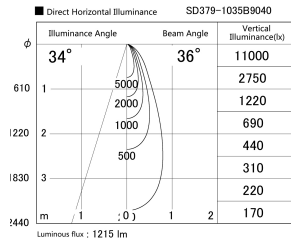

Item no. SD379-1035B9040

Series Name: AMMA Lens type Cylinder Tracklight (SD379)

Installation	Track mount
Type	Lens type tracklight : Cylinder type
Fixture wattage	10.5W
Beam angle	36deg
Color Temp.	4000K
CRI	Ra>90
Luminous	1214 lm
Body	Die-castaluminumalloy
Body finish	Black
Trim finish	Black
Reflector finish	N/A
IP Rate	IP20
Light source	COB module
Input Voltage	AC220~240V
Dimming Type	Non-Dimmable
Certificate	CE,CCC
Cut Hole	N/A