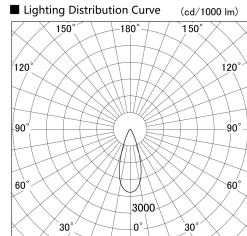

Item no. SD379-1035B9040

Series Name: AMMA Lens type Cylinder Tracklight (SD379)

Installation	Track mount
Type	Lens type tracklight : Cylinder type
Fixture wattage	10.5W
Beam angle	36deg
Color Temp.	4000K
CRI	Ra>90
Luminous	1214 lm
Body	Die-castaluminumalloy
Body finish	Black
Trim finish	Black
Reflector finish	N/A
IP Rate	IP20
Light source	COB module
Input Voltage	AC220~240V
Dimming Type	Non-Dimmable
Certificate	CE,CCC
Cut Hole	N/A