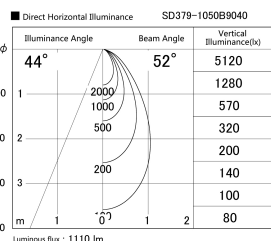

Item no. SD379-1050B9040

Series Name: AMMA Lens type Cylinder Tracklight (SD379)

Installation	Track mount
Type	Lens type tracklight : Cylinder type
Fixture wattage	10.5W
Beam angle	52deg
Color Temp.	4000K
CRI	Ra>90
Luminous	1112 lm
Body	Die-castaluminumalloy
Body finish	Black
Trim finish	Black
Reflector finish	N/A
IP Rate	IP20
Light source	COB module
Input Voltage	AC220~240V
Dimming Type	Non-Dimmable
Certificate	CE,CCC
Cut Hole	N/A