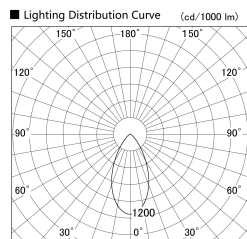

Item no. SD379-1050B9040

Series Name: AMMA Lens type Cylinder Tracklight (SD379)

Installation	Track mount
Type	Lens type tracklight : Cylinder type
Fixture wattage	10.5W
Beam angle	52deg
Color Temp.	4000K
CRI	Ra>90
Luminous	1112 lm
Body	Die-castaluminumalloy
Body finish	Black
Trim finish	Black
Reflector finish	N/A
IP Rate	IP20
Light source	COB module
Input Voltage	AC220~240V
Dimming Type	Non-Dimmable
Certificate	CE,CCC
Cut Hole	N/A