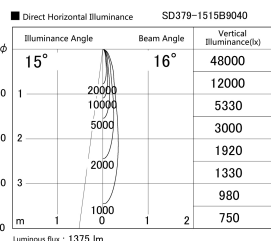

Item no. SD379-1515B9040

Series Name: AMMA Lens type Cylinder Tracklight (SD379)

Installation	Track mount
Type	Lens type tracklight : Cylinder type
Fixture wattage	14W
Beam angle	16deg
Color Temp.	4000K
CRI	Ra>90
Luminous	1374 lm
Body	Die-castaluminumalloy
Body finish	Black
Trim finish	Black
Reflector finish	N/A
IP Rate	IP20
Light source	COB module
Input Voltage	AC220~240V
Dimming Type	Non-Dimmable
Certificate	CE,CCC
Cut Hole	N/A