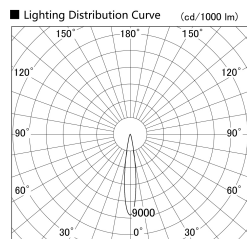

Item no. SD379-1515B9040

Series Name: AMMA Lens type Cylinder Tracklight (SD379)

Installation	Track mount
Type	Lens type tracklight : Cylinder type
Fixture wattage	14W
Beam angle	16deg
Color Temp.	4000K
CRI	Ra>90
Luminous	1374 lm
Body	Die-castaluminumalloy
Body finish	Black
Trim finish	Black
Reflector finish	N/A
IP Rate	IP20
Light source	COB module
Input Voltage	AC220~240V
Dimming Type	Non-Dimmable
Certificate	CE,CCC
Cut Hole	N/A