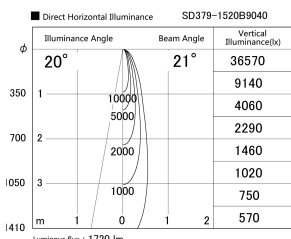

Item no. SD379-1520B9040

Series Name: AMMA Lens type Cylinder Tracklight (SD379)

Installation	Track mount
Type	Lens type tracklight : Cylinder type
Fixture wattage	14W
Beam angle	21deg
Color Temp.	4000K
CRI	Ra>90
Luminous	1721 lm
Body	Die-castaluminumalloy
Body finish	Black
Trim finish	Black
Reflector finish	N/A
IP Rate	IP20
Light source	COB module
Input Voltage	AC220~240V
Dimming Type	Non-Dimmable
Certificate	CE,CCC
Cut Hole	N/A