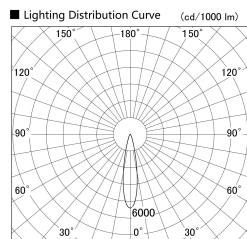

Item no. SD379-1520B9040

Series Name: AMMA Lens type Cylinder Tracklight (SD379)

Installation	Track mount
Type	Lens type tracklight : Cylinder type
Fixture wattage	14W
Beam angle	21deg
Color Temp.	4000K
CRI	Ra>90
Luminous	1721 lm
Body	Die-castaluminumalloy
Body finish	Black
Trim finish	Black
Reflector finish	N/A
IP Rate	IP20
Light source	COB module
Input Voltage	AC220~240V
Dimming Type	Non-Dimmable
Certificate	CE,CCC
Cut Hole	N/A