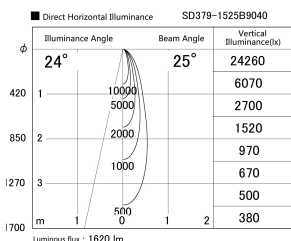

Item no. SD379-1525B9040

Series Name: AMMA Lens type Cylinder Tracklight (SD379)

Installation	Track mount
Type	Lens type tracklight : Cylinder type
Fixture wattage	14W
Beam angle	25deg
Color Temp.	4000K
CRI	Ra>90
Luminous	1620 lm
Body	Die-castaluminumalloy
Body finish	Black
Trim finish	Black
Reflector finish	N/A
IP Rate	IP20
Light source	COB module
Input Voltage	AC220~240V
Dimming Type	Non-Dimmable
Certificate	CE,CCC
Cut Hole	N/A