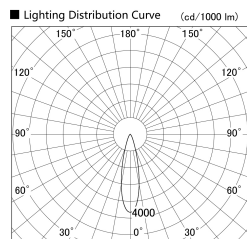

Item no. SD379-1525B9040

Series Name: AMMA Lens type Cylinder Tracklight (SD379)

Installation	Track mount
Type	Lens type tracklight : Cylinder type
Fixture wattage	14W
Beam angle	25deg
Color Temp.	4000K
CRI	Ra>90
Luminous	1620 lm
Body	Die-castaluminumalloy
Body finish	Black
Trim finish	Black
Reflector finish	N/A
IP Rate	IP20
Light source	COB module
Input Voltage	AC220~240V
Dimming Type	Non-Dimmable
Certificate	CE,CCC
Cut Hole	N/A