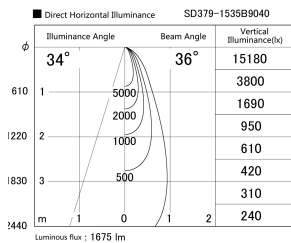

Item no. SD379-1535B9040

Series Name: AMMA Lens type Cylinder Tracklight (SD379)

Installation	Track mount
Type	Lens type tracklight : Cylinder type
Fixture wattage	14W
Beam angle	36deg
Color Temp.	4000K
CRI	Ra>90
Luminous	1675 lm
Body	Die-castaluminumalloy
Body finish	Black
Trim finish	Black
Reflector finish	N/A
IP Rate	IP20
Light source	COB module
Input Voltage	AC220~240V
Dimming Type	Non-Dimmable
Certificate	CE,CCC
Cut Hole	N/A