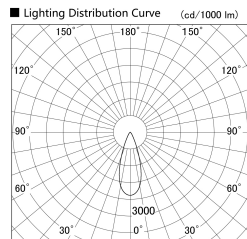

Item no. SD379-1535B9040

Series Name: AMMA Lens type Cylinder Tracklight (SD379)

Installation	Track mount
Type	Lens type tracklight : Cylinder type
Fixture wattage	14W
Beam angle	36deg
Color Temp.	4000K
CRI	Ra>90
Luminous	1675 lm
Body	Die-castaluminumalloy
Body finish	Black
Trim finish	Black
Reflector finish	N/A
IP Rate	IP20
Light source	COB module
Input Voltage	AC220~240V
Dimming Type	Non-Dimmable
Certificate	CE,CCC
Cut Hole	N/A