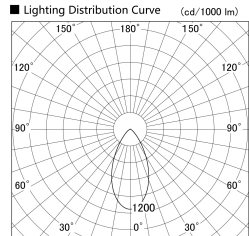

Item no. SD379-1550B9040

Series Name: AMMA Lens type Cylinder Tracklight (SD379)

Installation	Track mount
Type	Lens type tracklight : Cylinder type
Fixture wattage	14W
Beam angle	52deg
Color Temp.	4000K
CRI	Ra>90
Luminous	1533 lm
Body	Die-cast aluminum alloy
Body finish	Black
Trim finish	Black
Reflector finish	N/A
IP Rate	IP20
Light source	COB module
Input Voltage	AC220~240V
Dimming Type	Non-Dimmable
Certificate	CE,CCC
Cut Hole	N/A