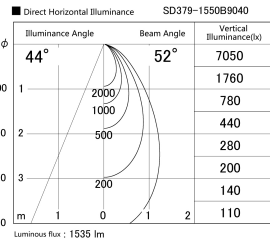

Item no. SD379-1550B9040

Series Name: AMMA Lens type Cylinder Tracklight (SD379)

Installation	Track mount
Type	Lens type tracklight : Cylinder type
Fixture wattage	14W
Beam angle	52deg
Color Temp.	4000K
CRI	Ra>90
Luminous	1533 lm
Body	Die-cast aluminum alloy
Body finish	Black
Trim finish	Black
Reflector finish	N/A
IP Rate	IP20
Light source	COB module
Input Voltage	AC220~240V
Dimming Type	Non-Dimmable
Certificate	CE,CCC
Cut Hole	N/A