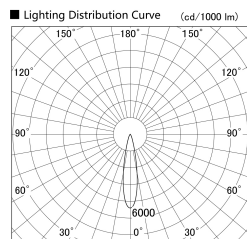

Item no. SD379-2020B9040

Series Name: AMMA Lens type Cylinder Tracklight (SD379)

Installation	Track mount
Type	Lens type tracklight : Cylinder type
Fixture wattage	21W
Beam angle	21deg
Color Temp.	4000K
CRI	Ra>90
Luminous	2402 lm
Body	Die-castaluminumalloy
Body finish	Black
Trim finish	Black
Reflector finish	N/A
IP Rate	IP20
Light source	COB module
Input Voltage	AC220~240V
Dimming Type	Non-Dimmable
Certificate	CE,CCC
Cut Hole	N/A