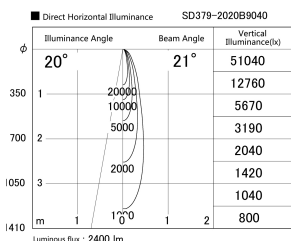

Item no. SD379-2020B9040

Series Name: AMMA Lens type Cylinder Tracklight (SD379)

Installation	Track mount
Type	Lens type tracklight : Cylinder type
Fixture wattage	21W
Beam angle	21deg
Color Temp.	4000K
CRI	Ra>90
Luminous	2402 lm
Body	Die-castaluminumalloy
Body finish	Black
Trim finish	Black
Reflector finish	N/A
IP Rate	IP20
Light source	COB module
Input Voltage	AC220~240V
Dimming Type	Non-Dimmable
Certificate	CE,CCC
Cut Hole	N/A