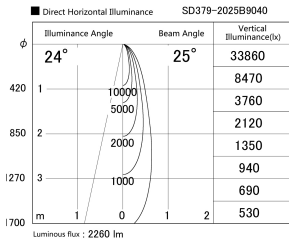

Item no. SD379-2025B9040

Series Name: AMMA Lens type Cylinder Tracklight (SD379)

Installation	Track mount
Type	Lens type tracklight : Cylinder type
Fixture wattage	21W
Beam angle	25deg
Color Temp.	4000K
CRI	Ra>90
Luminous	2261 lm
Body	Die-castaluminumalloy
Body finish	Black
Trim finish	Black
Reflector finish	N/A
IP Rate	IP20
Light source	COB module
Input Voltage	AC220~240V
Dimming Type	Non-Dimmable
Certificate	CE,CCC
Cut Hole	N/A