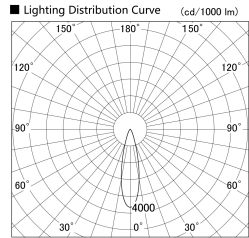

Item no. SD379-2025B9040

Series Name: AMMA Lens type Cylinder Tracklight (SD379)

Installation	Track mount
Type	Lens type tracklight : Cylinder type
Fixture wattage	21W
Beam angle	25deg
Color Temp.	4000K
CRI	Ra>90
Luminous	2261 lm
Body	Die-castaluminumalloy
Body finish	Black
Trim finish	Black
Reflector finish	N/A
IP Rate	IP20
Light source	COB module
Input Voltage	AC220~240V
Dimming Type	Non-Dimmable
Certificate	CE,CCC
Cut Hole	N/A