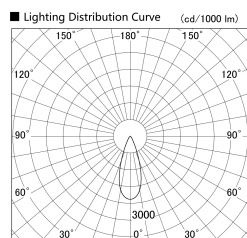

Item no. SD379-2035B9040

Series Name: AMMA Lens type Cylinder Tracklight (SD379)

Installation	Track mount
Type	Lens type tracklight : Cylinder type
Fixture wattage	21W
Beam angle	36deg
Color Temp.	4000K
CRI	Ra>90
Luminous	2337 lm
Body	Die-castaluminumalloy
Body finish	Black
Trim finish	Black
Reflector finish	N/A
IP Rate	IP20
Light source	COB module
Input Voltage	AC220~240V
Dimming Type	Non-Dimmable
Certificate	CE,CCC
Cut Hole	N/A