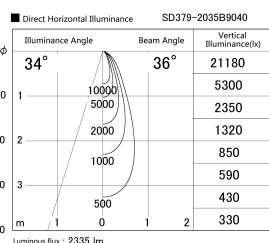

Item no. SD379-2035B9040

Series Name: AMMA Lens type Cylinder Tracklight (SD379)

Installation	Track mount
Type	Lens type tracklight : Cylinder type
Fixture wattage	21W
Beam angle	36deg
Color Temp.	4000K
CRI	Ra>90
Luminous	2337 lm
Body	Die-castaluminumalloy
Body finish	Black
Trim finish	Black
Reflector finish	N/A
IP Rate	IP20
Light source	COB module
Input Voltage	AC220~240V
Dimming Type	Non-Dimmable
Certificate	CE,CCC
Cut Hole	N/A