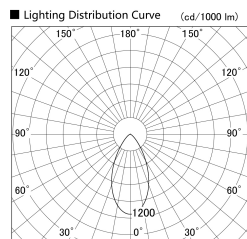

Item no. SD379-2050B9040

Series Name: AMMA Lens type Cylinder Tracklight (SD379)

Installation	Track mount
Type	Lens type tracklight : Cylinder type
Fixture wattage	21W
Beam angle	52deg
Color Temp.	4000K
CRI	Ra>90
Luminous	2140 lm
Body	Die-castaluminumalloy
Body finish	Black
Trim finish	Black
Reflector finish	N/A
IP Rate	IP20
Light source	COB module
Input Voltage	AC220~240V
Dimming Type	Non-Dimmable
Certificate	CE,CCC
Cut Hole	N/A