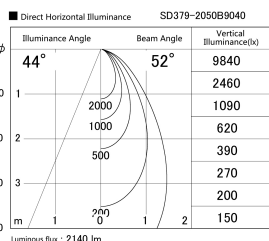

Item no. SD379-2050B9040

Series Name: AMMA Lens type Cylinder Tracklight (SD379)

Installation	Track mount
Type	Lens type tracklight : Cylinder type
Fixture wattage	21W
Beam angle	52deg
Color Temp.	4000K
CRI	Ra>90
Luminous	2140 lm
Body	Die-castaluminumalloy
Body finish	Black
Trim finish	Black
Reflector finish	N/A
IP Rate	IP20
Light source	COB module
Input Voltage	AC220~240V
Dimming Type	Non-Dimmable
Certificate	CE,CCC
Cut Hole	N/A