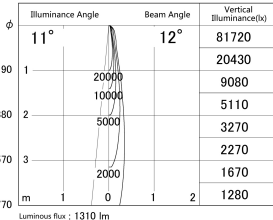

Item no. SD379-1610B9040

Series Name: AMMA Lens type Cylinder Tracklight (SD379)

■ Lighting Distribution Curve (cd/1000 lm)

■ Direct Horizontal Illuminance SD379-1610B9040

Installation	Track mount
Type	Lens type tracklight : Cylinder type
Fixture wattage	14W
Beam angle	12deg
Color Temp.	4000K
CRI	Ra>90
Luminous	1310 lm
Body	Die-castaluminumalloy
Body finish	Black
Trim finish	Black
Reflector finish	N/A
IP Rate	IP20
Light source	COB module
Input Voltage	AC220~240V
Dimming Type	Non-Dimmable
Certificate	CE,CCC
Cut Hole	N/A