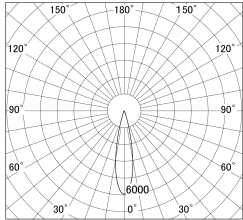

Item no. SD379-1625B9040

Series Name: AMMA Lens type Cylinder Tracklight (SD379)

■ Lighting Distribution Curve (cd/1000 lm)

■ Direct Horizontal Illuminance SD379-1625B9040

Installation	Track mount
Type	Lens type tracklight : Cylinder type
Fixture wattage	14W
Beam angle	22deg
Color Temp.	4000K
CRI	Ra>90
Luminous	1762 lm
Body	Die-castaluminumalloy
Body finish	Black
Trim finish	Black
Reflector finish	N/A
IP Rate	IP20
Light source	COB module
Input Voltage	AC220~240V
Dimming Type	Non-Dimmable
Certificate	CE,CCC
Cut Hole	N/A