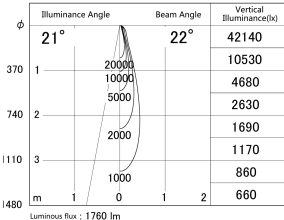

Item no. SD379-1625B9040

Series Name: AMMA Lens type Cylinder Tracklight (SD379)

■ Lighting Distribution Curve (cd/1000 lm)

■ Direct Horizontal Illuminance SD379-1625B9040

Installation	Track mount
Type	Lens type tracklight : Cylinder type
Fixture wattage	14W
Beam angle	22deg
Color Temp.	4000K
CRI	Ra>90
Luminous	1762 lm
Body	Die-castaluminumalloy
Body finish	Black
Trim finish	Black
Reflector finish	N/A
IP Rate	IP20
Light source	COB module
Input Voltage	AC220~240V
Dimming Type	Non-Dimmable
Certificate	CE,CCC
Cut Hole	N/A