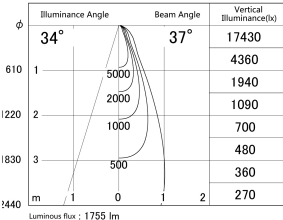

Item no. SD379-1635B9040

Series Name: AMMA Lens type Cylinder Tracklight (SD379)

■ Lighting Distribution Curve (cd/1000 lm)

■ Direct Horizontal Illuminance SD379-1635B9040

Installation	Track mount
Type	Lens type tracklight : Cylinder type
Fixture wattage	14W
Beam angle	37deg
Color Temp.	4000K
CRI	Ra>90
Luminous	1753 lm
Body	Die-castaluminumalloy
Body finish	Black
Trim finish	Black
Reflector finish	N/A
IP Rate	IP20
Light source	COB module
Input Voltage	AC220~240V
Dimming Type	Non-Dimmable
Certificate	CE,CCC
Cut Hole	N/A