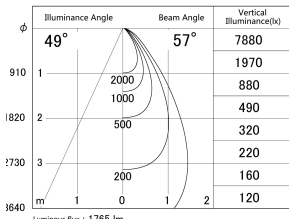

Item no. SD379-1655B9040

Series Name: AMMA Lens type Cylinder Tracklight (SD379)

■ Lighting Distribution Curve (cd/1000 lm)

Installation	Track mount
Type	Lens type tracklight : Cylinder type
Fixture wattage	14W
Beam angle	57deg
Color Temp.	4000K
CRI	Ra>90
Luminous	1765 lm
Body	Die-castaluminumalloy
Body finish	Black
Trim finish	Black
Reflector finish	N/A
IP Rate	IP20
Light source	COB module
Input Voltage	AC220~240V
Dimming Type	Non-Dimmable
Certificate	CE,CCC
Cut Hole	N/A