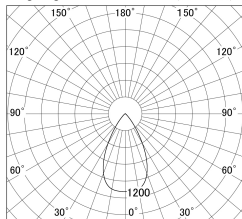

■ Lighting Distribution Curve (cd/1000 lm)