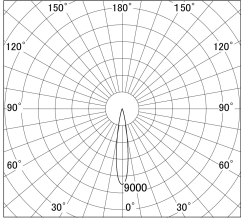

Item no. SD379-2115B9040

Series Name: AMMA Lens type Cylinder Tracklight (SD379)

■ Lighting Distribution Curve (cd/1000 lm)

■ Direct Horizontal Illuminance SD379-2115B9040

Installation	Track mount
Type	Lens type tracklight : Cylinder type
Fixture wattage	21W
Beam angle	17deg
Color Temp.	4000K
CRI	Ra>90
Luminous	2373 lm
Body	Die-castaluminumalloy
Body finish	Black
Trim finish	Black
Reflector finish	N/A
IP Rate	IP20
Light source	COB module
Input Voltage	AC220~240V
Dimming Type	Non-Dimmable
Certificate	CE,CCC
Cut Hole	N/A