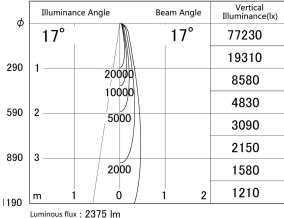

Item no. SD379-2115B9040

Series Name: AMMA Lens type Cylinder Tracklight (SD379)

■ Lighting Distribution Curve (cd/1000 lm)

■ Direct Horizontal Illuminance SD379-2115B9040

Installation	Track mount
Type	Lens type tracklight : Cylinder type
Fixture wattage	21W
Beam angle	17deg
Color Temp.	4000K
CRI	Ra>90
Luminous	2373 lm
Body	Die-castaluminumalloy
Body finish	Black
Trim finish	Black
Reflector finish	N/A
IP Rate	IP20
Light source	COB module
Input Voltage	AC220~240V
Dimming Type	Non-Dimmable
Certificate	CE,CCC
Cut Hole	N/A