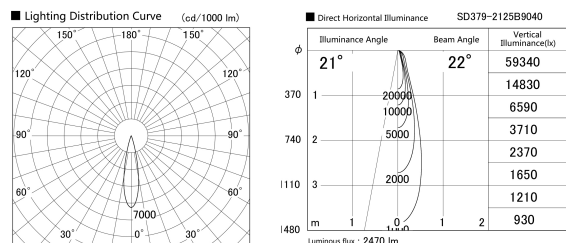

Item no. SD379-2125B9040

Series Name: AMMA Lens type Cylinder Tracklight (SD379)

Installation	Track mount
Type	Lens type tracklight : Cylinder type
Fixture wattage	21W
Beam angle	22deg
Color Temp.	4000K
CRI	Ra>90
Luminous	2470 lm
Body	Die-castaluminumalloy
Body finish	Black
Trim finish	Black
Reflector finish	N/A
IP Rate	IP20
Light source	COB module
Input Voltage	AC220~240V
Dimming Type	Non-Dimmable
Certificate	CE,CCC
Cut Hole	N/A