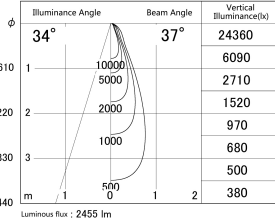

Item no. SD379-2135B9040

Series Name: AMMA Lens type Cylinder Tracklight (SD379)

■ Lighting Distribution Curve (cd/1000 lm)

■ Direct Horizontal Illuminance SD379-2135B9040

Installation	Track mount
Type	Lens type tracklight : Cylinder type
Fixture wattage	21W
Beam angle	37deg
Color Temp.	4000K
CRI	Ra>90
Luminous	2457 lm
Body	Die-castaluminumalloy
Body finish	Black
Trim finish	Black
Reflector finish	N/A
IP Rate	IP20
Light source	COB module
Input Voltage	AC220~240V
Dimming Type	Non-Dimmable
Certificate	CE,CCC
Cut Hole	N/A