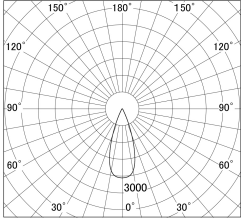

Item no. SD379-2135B9040

Series Name: AMMA Lens type Cylinder Tracklight (SD379)

■ Lighting Distribution Curve (cd/1000 lm)

■ Direct Horizontal Illuminance SD379-2135B9040

Installation	Track mount
Type	Lens type tracklight : Cylinder type
Fixture wattage	21W
Beam angle	37deg
Color Temp.	4000K
CRI	Ra>90
Luminous	2457 lm
Body	Die-castaluminumalloy
Body finish	Black
Trim finish	Black
Reflector finish	N/A
IP Rate	IP20
Light source	COB module
Input Voltage	AC220~240V
Dimming Type	Non-Dimmable
Certificate	CE,CCC
Cut Hole	N/A