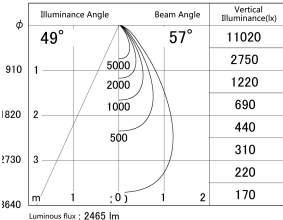

Item no. SD379-2155B9040

Series Name: AMMA Lens type Cylinder Tracklight (SD379)

■ Lighting Distribution Curve (cd/1000 lm)

■ Direct Horizontal Illuminance SD379-2155B9040

Installation	Track mount
Type	Lens type tracklight : Cylinder type
Fixture wattage	21W
Beam angle	57deg
Color Temp.	4000K
CRI	Ra>90
Luminous	2467 lm
Body	Die-castaluminumalloy
Body finish	Black
Trim finish	Black
Reflector finish	N/A
IP Rate	IP20
Light source	COB module
Input Voltage	AC220~240V
Dimming Type	Non-Dimmable
Certificate	CE,CCC
Cut Hole	N/A