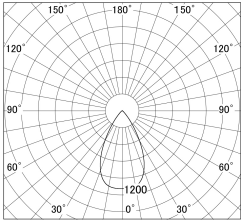

Item no. SD379-2155B9040

Series Name: AMMA Lens type Cylinder Tracklight (SD379)

■ Lighting Distribution Curve (cd/1000 lm)

■ Direct Horizontal Illuminance SD379-2155B9040

Installation	Track mount
Type	Lens type tracklight : Cylinder type
Fixture wattage	21W
Beam angle	57deg
Color Temp.	4000K
CRI	Ra>90
Luminous	2467 lm
Body	Die-castaluminumalloy
Body finish	Black
Trim finish	Black
Reflector finish	N/A
IP Rate	IP20
Light source	COB module
Input Voltage	AC220~240V
Dimming Type	Non-Dimmable
Certificate	CE,CCC
Cut Hole	N/A