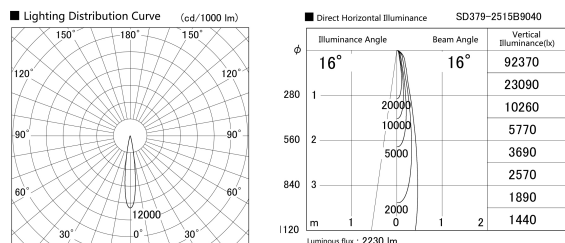

Item no. SD379-2515B9040

Series Name: AMMA Lens type Cylinder Tracklight (SD379)

Installation	Track mount
Type	Lens type tracklight : Cylinder type
Fixture wattage	24W
Beam angle	16deg
Color Temp.	4000K
CRI	Ra>90
Luminous	2229 lm
Body	Die-castaluminumalloy
Body finish	Black
Trim finish	Black
Reflector finish	N/A
IP Rate	IP20
Light source	COB module
Input Voltage	AC220~240V
Dimming Type	Non-Dimmable
Certificate	CE,CCC
Cut Hole	N/A