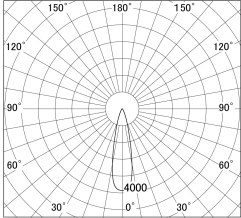

Item no. SD379-2525B9040

Series Name: AMMA Lens type Cylinder Tracklight (SD379)

■ Lighting Distribution Curve (cd/1000 lm)

■ Direct Horizontal Illuminance SD379-2525B9040

Installation	Track mount
Type	Lens type tracklight : Cylinder type
Fixture wattage	24W
Beam angle	25deg
Color Temp.	4000K
CRI	Ra>90
Luminous	2943 lm
Body	Die-castaluminumalloy
Body finish	Black
Trim finish	Black
Reflector finish	N/A
IP Rate	IP20
Light source	COB module
Input Voltage	AC220~240V
Dimming Type	Non-Dimmable
Certificate	CE,CCC
Cut Hole	N/A