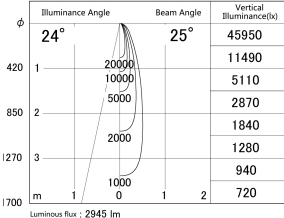

Item no. SD379-2525B9040

Series Name: AMMA Lens type Cylinder Tracklight (SD379)

■ Lighting Distribution Curve (cd/1000 lm)

■ Direct Horizontal Illuminance SD379-2525B9040

Installation	Track mount
Type	Lens type tracklight : Cylinder type
Fixture wattage	24W
Beam angle	25deg
Color Temp.	4000K
CRI	Ra>90
Luminous	2943 lm
Body	Die-castaluminumalloy
Body finish	Black
Trim finish	Black
Reflector finish	N/A
IP Rate	IP20
Light source	COB module
Input Voltage	AC220~240V
Dimming Type	Non-Dimmable
Certificate	CE,CCC
Cut Hole	N/A