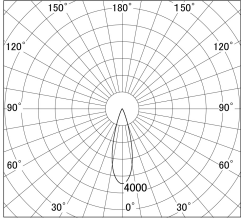

Item no. SD379-2530B9040

Series Name: AMMA Lens type Cylinder Tracklight (SD379)

■ Lighting Distribution Curve (cd/1000 lm)

■ Direct Horizontal Illuminance SD379-2530B9040

Installation	Track mount
Type	Lens type tracklight : Cylinder type
Fixture wattage	24W
Beam angle	29deg
Color Temp.	4000K
CRI	Ra>90
Luminous	3064 lm
Body	Die-castaluminumalloy
Body finish	Black
Trim finish	Black
Reflector finish	N/A
IP Rate	IP20
Light source	COB module
Input Voltage	AC220~240V
Dimming Type	Non-Dimmable
Certificate	CE,CCC
Cut Hole	N/A