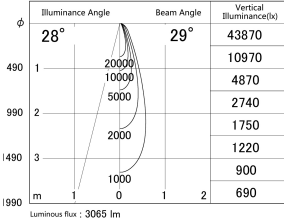

Item no. SD379-2530B9040

Series Name: AMMA Lens type Cylinder Tracklight (SD379)

■ Lighting Distribution Curve (cd/1000 lm)

■ Direct Horizontal Illuminance SD379-2530B9040

Installation	Track mount
Type	Lens type tracklight : Cylinder type
Fixture wattage	24W
Beam angle	29deg
Color Temp.	4000K
CRI	Ra>90
Luminous	3064 lm
Body	Die-castaluminumalloy
Body finish	Black
Trim finish	Black
Reflector finish	N/A
IP Rate	IP20
Light source	COB module
Input Voltage	AC220~240V
Dimming Type	Non-Dimmable
Certificate	CE,CCC
Cut Hole	N/A