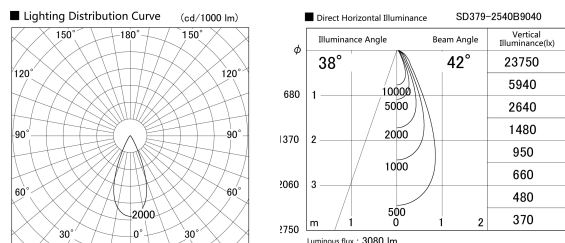

Item no. SD379-2540B9040

Series Name: AMMA Lens type Cylinder Tracklight (SD379)

Installation	Track mount
Type	Lens type tracklight : Cylinder type
Fixture wattage	24W
Beam angle	42deg
Color Temp.	4000K
CRI	Ra>90
Luminous	3082 lm
Body	Die-castaluminumalloy
Body finish	Black
Trim finish	Black
Reflector finish	N/A
IP Rate	IP20
Light source	COB module
Input Voltage	AC220~240V
Dimming Type	Non-Dimmable
Certificate	CE,CCC
Cut Hole	N/A