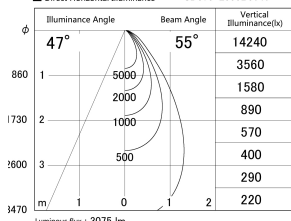

Item no. SD379-2555B9040

Series Name: AMMA Lens type Cylinder Tracklight (SD379)

■ Lighting Distribution Curve (cd/1000 lm)

Installation	Track mount
Type	Lens type tracklight : Cylinder type
Fixture wattage	24W
Beam angle	55deg
Color Temp.	4000K
CRI	Ra>90
Luminous	3073 lm
Body	Die-castaluminumalloy
Body finish	Black
Trim finish	Black
Reflector finish	N/A
IP Rate	IP20
Light source	COB module
Input Voltage	AC220~240V
Dimming Type	Non-Dimmable
Certificate	CE,CCC
Cut Hole	N/A