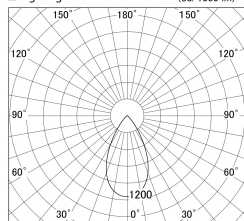

■ Lighting Distribution Curve (cd/1000 lm)