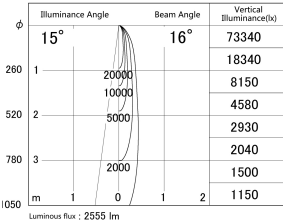

Item no. SD379-3015B9040

Series Name: AMMA Lens type Cylinder Tracklight (SD379)

■ Lighting Distribution Curve (cd/1000 lm)

■ Direct Horizontal Illuminance SD379-3015B9040

Installation	Track mount
Type	Lens type tracklight : Cylinder type
Fixture wattage	28W
Beam angle	16deg
Color Temp.	4000K
CRI	Ra>90
Luminous	2554 lm
Body	Die-castaluminumalloy
Body finish	Black
Trim finish	Black
Reflector finish	N/A
IP Rate	IP20
Light source	COB module
Input Voltage	AC220~240V
Dimming Type	Non-Dimmable
Certificate	CE,CCC
Cut Hole	N/A