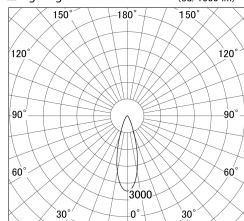

■ Lighting Distribution Curve (cd/1000 lm)