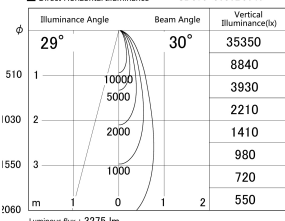

Item no. SD379-3030B9040

Series Name: AMMA Lens type Cylinder Tracklight (SD379)

■ Lighting Distribution Curve (cd/1000 lm)

Installation	Track mount
Type	Lens type tracklight : Cylinder type
Fixture wattage	28W
Beam angle	30deg
Color Temp.	4000K
CRI	Ra>90
Luminous	3277 lm
Body	Die-castaluminumalloy
Body finish	Black
Trim finish	Black
Reflector finish	N/A
IP Rate	IP20
Light source	COB module
Input Voltage	AC220~240V
Dimming Type	Non-Dimmable
Certificate	CE,CCC
Cut Hole	N/A