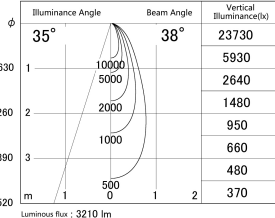

Item no. SD379-3040B9040

Series Name: AMMA Lens type Cylinder Tracklight (SD379)

■ Lighting Distribution Curve (cd/1000 lm)

■ Direct Horizontal Illuminance SD379-3040B9040

Installation	Track mount
Type	Lens type tracklight : Cylinder type
Fixture wattage	28W
Beam angle	38deg
Color Temp.	4000K
CRI	Ra>90
Luminous	3208 lm
Body	Die-castaluminumalloy
Body finish	Black
Trim finish	Black
Reflector finish	N/A
IP Rate	IP20
Light source	COB module
Input Voltage	AC220~240V
Dimming Type	Non-Dimmable
Certificate	CE,CCC
Cut Hole	N/A