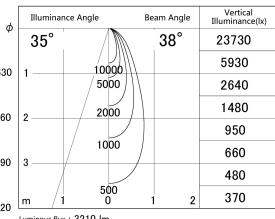

Item no. SD379-3040B9040

Series Name: AMMA Lens type Cylinder Tracklight (SD379)

■ Lighting Distribution Curve (cd/1000 lm)

Installation	Track mount
Type	Lens type tracklight : Cylinder type
Fixture wattage	28W
Beam angle	38deg
Color Temp.	4000K
CRI	Ra>90
Luminous	3208 lm
Body	Die-castaluminumalloy
Body finish	Black
Trim finish	Black
Reflector finish	N/A
IP Rate	IP20
Light source	COB module
Input Voltage	AC220~240V
Dimming Type	Non-Dimmable
Certificate	CE,CCC
Cut Hole	N/A