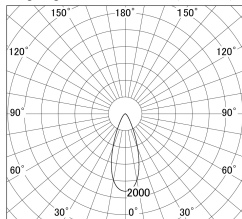

■ Lighting Distribution Curve (cd/1000 lm)