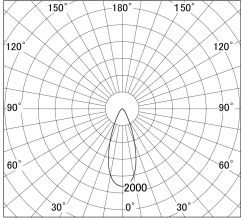

Item no. SD379-3040B9040

Series Name: AMMA Lens type Cylinder Tracklight (SD379)

■ Lighting Distribution Curve (cd/1000 lm)

■ Direct Horizontal Illuminance SD379-3040B9040

Installation	Track mount
Type	Lens type tracklight : Cylinder type
Fixture wattage	28W
Beam angle	38deg
Color Temp.	4000K
CRI	Ra>90
Luminous	3208 lm
Body	Die-castaluminumalloy
Body finish	Black
Trim finish	Black
Reflector finish	N/A
IP Rate	IP20
Light source	COB module
Input Voltage	AC220~240V
Dimming Type	Non-Dimmable
Certificate	CE,CCC
Cut Hole	N/A