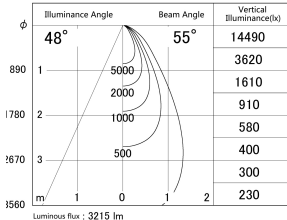

Item no. SD379-3055B9040

Series Name: AMMA Lens type Cylinder Tracklight (SD379)

■ Lighting Distribution Curve (cd/1000 lm)

■ Direct Horizontal Illuminance SD379-3055B9040

Installation	Track mount
Type	Lens type tracklight : Cylinder type
Fixture wattage	28W
Beam angle	55deg
Color Temp.	4000K
CRI	Ra>90
Luminous	3213 lm
Body	Die-castaluminumalloy
Body finish	Black
Trim finish	Black
Reflector finish	N/A
IP Rate	IP20
Light source	COB module
Input Voltage	AC220~240V
Dimming Type	Non-Dimmable
Certificate	CE,CCC
Cut Hole	N/A