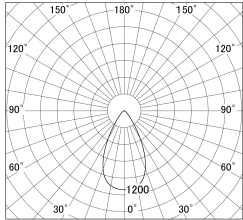

Item no. SD379-3055B9040

Series Name: AMMA Lens type Cylinder Tracklight (SD379)

■ Lighting Distribution Curve (cd/1000 lm)

■ Direct Horizontal Illuminance SD379-3055B9040

Installation	Track mount
Type	Lens type tracklight : Cylinder type
Fixture wattage	28W
Beam angle	55deg
Color Temp.	4000K
CRI	Ra>90
Luminous	3213 lm
Body	Die-castaluminumalloy
Body finish	Black
Trim finish	Black
Reflector finish	N/A
IP Rate	IP20
Light source	COB module
Input Voltage	AC220~240V
Dimming Type	Non-Dimmable
Certificate	CE,CCC
Cut Hole	N/A