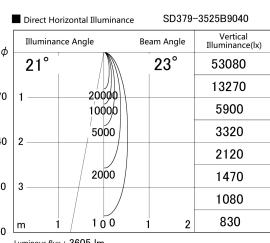

Item no. SD379-3525B9040

Series Name: AMMA Lens type Cylinder Tracklight (SD379)

Installation	Track mount
Type	Lens type tracklight : Cylinder type
Fixture wattage	32W
Beam angle	23deg
Color Temp.	4000K
CRI	Ra>90
Luminous	3606 lm
Body	Die-castaluminumalloy
Body finish	Black
Trim finish	Black
Reflector finish	N/A
IP Rate	IP20
Light source	COB module
Input Voltage	AC220~240V
Dimming Type	Non-Dimmable
Certificate	CE,CCC
Cut Hole	N/A