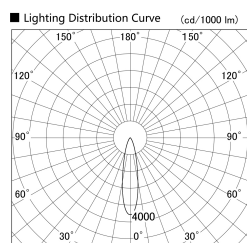

Item no. SD379-3525B9040

Series Name: AMMA Lens type Cylinder Tracklight (SD379)

Installation	Track mount
Type	Lens type tracklight : Cylinder type
Fixture wattage	32W
Beam angle	23deg
Color Temp.	4000K
CRI	Ra>90
Luminous	3606 lm
Body	Die-castaluminumalloy
Body finish	Black
Trim finish	Black
Reflector finish	N/A
IP Rate	IP20
Light source	COB module
Input Voltage	AC220~240V
Dimming Type	Non-Dimmable
Certificate	CE,CCC
Cut Hole	N/A