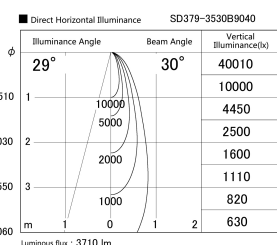

Item no. SD379-3530B9040

Series Name: AMMA Lens type Cylinder Tracklight (SD379)

Installation	Track mount
Type	Lens type tracklight : Cylinder type
Fixture wattage	32W
Beam angle	30deg
Color Temp.	4000K
CRI	Ra>90
Luminous	3709 lm
Body	Die-castaluminumalloy
Body finish	Black
Trim finish	Black
Reflector finish	N/A
IP Rate	IP20
Light source	COB module
Input Voltage	AC220~240V
Dimming Type	Non-Dimmable
Certificate	CE,CCC
Cut Hole	N/A