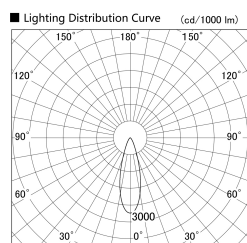

Item no. SD379-3530B9040

Series Name: AMMA Lens type Cylinder Tracklight (SD379)

Installation	Track mount
Type	Lens type tracklight : Cylinder type
Fixture wattage	32W
Beam angle	30deg
Color Temp.	4000K
CRI	Ra>90
Luminous	3709 lm
Body	Die-castaluminumalloy
Body finish	Black
Trim finish	Black
Reflector finish	N/A
IP Rate	IP20
Light source	COB module
Input Voltage	AC220~240V
Dimming Type	Non-Dimmable
Certificate	CE,CCC
Cut Hole	N/A